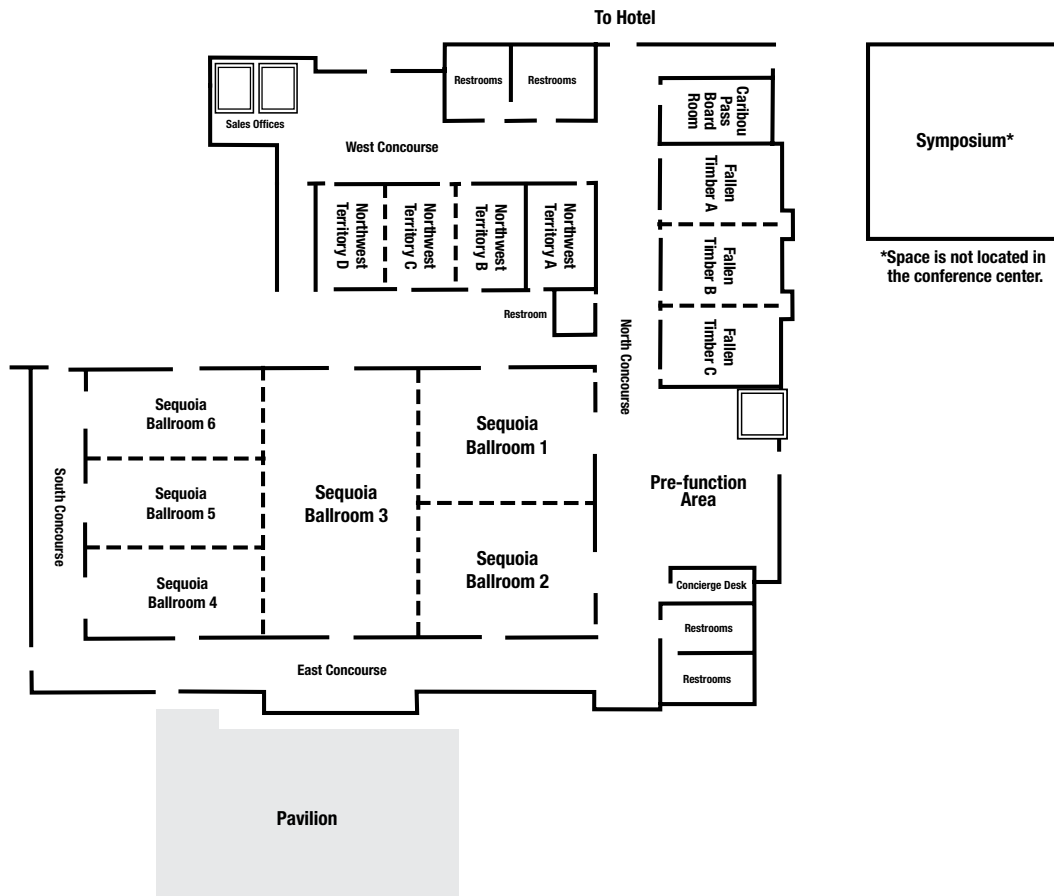

# Great Wolf Lodge Cincinnati/Mason.

## Function Space Configurations and Specifications

Room Name	Sq. Ft.	Classroom	Banquet	Theater	Reception	Sq. Ft.	Hollow Square
NORTHWEST TERRITORY A	554	20	20	40	40	9	18
NORTHWEST TERRITORY B	577	28	30	50	50	15	18
NORTHWEST TERRITORY C	587	28	30	50	50	15	18
NORTHWEST TERRITORY D	567	28	30	50	50	15	18
FALLEN TIMBERS A	750	36	40	60	60	18	20
FALLEN TIMBERS B	760	36	40	60	60	18	20
FALLEN TIMBERS C	750	36	40	60	60	18	20
SEQUOIA BALLROOM 1	1,637	60	90	100	100	26	42
SEQUOIA BALLROOM 2	1,637	60	90	100	100	26	42
SEQUOIA BALLROOM 3	3,300	124	200	300	300	N/A	N/A
SEQUOIA BALLROOM 4	1,091	44	60	70	70	18	32
SEQUOIA BALLROOM 5	1,091	44	60	70	70	18	32
SEQUOIA BALLROOM 6	1,091	44	60	70	70	18	32
SYMPOSIUM	1,795	90	100	130	150	40	N/A
CARIBOU PASS BOARDROOM	554	N/A	N/A	N/A	N/A	N/A	N/A
PAVILION	1,200	N/A	200	N/A	300	N/A	N/A
PRE-FUNCTION	2,400	N/A	N/A	N/A	N/A	N/A	N/A
<b>Combined Space</b>							
FALLEN TIMBERS A-C	2,260	96	120	180	180	N/A	62
SEQUOIA BALLROOM 1-6	9,847	432	660	1,036	1,094	N/A	N/A
NORTHWEST TERRITORY B-D	1,731	84	100	150	150	N/A	60

### Resort Accommodations

- Located just 20 minutes northeast of downtown Cincinnati
- 20,341 sq. ft. of flexible meeting space
- 15 separate and configurable meeting rooms
- Customizable solutions built to your preference
- Complimentary high speed wireless Internet access
- Complimentary on-site parking
- 401 spacious guest suites