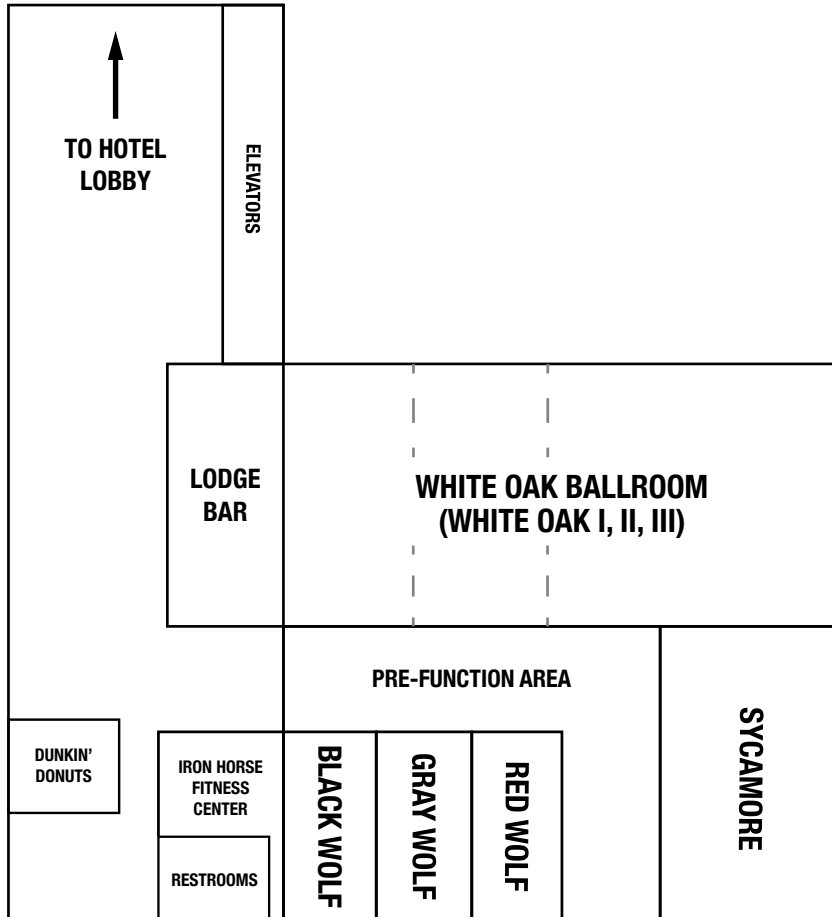

Great Wolf Lodge New England/Fitchburg

Function Space Configurations and Specifications

Room Name	Sq. Ft.	Classroom	Banquet	Theater	Reception	U-Shape	Hollow Square
WHITE OAK BALLROOM (I-III)	5,940	360	450	600	600	N/A	N/A
WHITE OAK I	1,458	90	110	150	150	32	40
WHITE OAK II	1,458	90	110	150	150	32	40
WHITE OAK III	3,025	180	230	300	300	64	80
SYCAMORE	2,448	150	170	250	200	48	60
RED WOLF	718	36	50	60	60	21	26
GRAY WOLF	718	36	50	60	60	21	26
BLACK WOLF	718	36	50	60	60	21	26
PRE-FUNCTION	1,901	N/A	N/A	N/A	211	N/A	N/A

Resort Accommodations

- Located 60 minutes northwest of downtown Boston.
- 12,443 sq. ft. of flexible meeting space
- Seven separate and configurable meeting rooms
- Customizable catering solutions built to your preference
- Complimentary high speed wireless Internet access
- Complimentary on-site parking
- 406 spacious guest suites